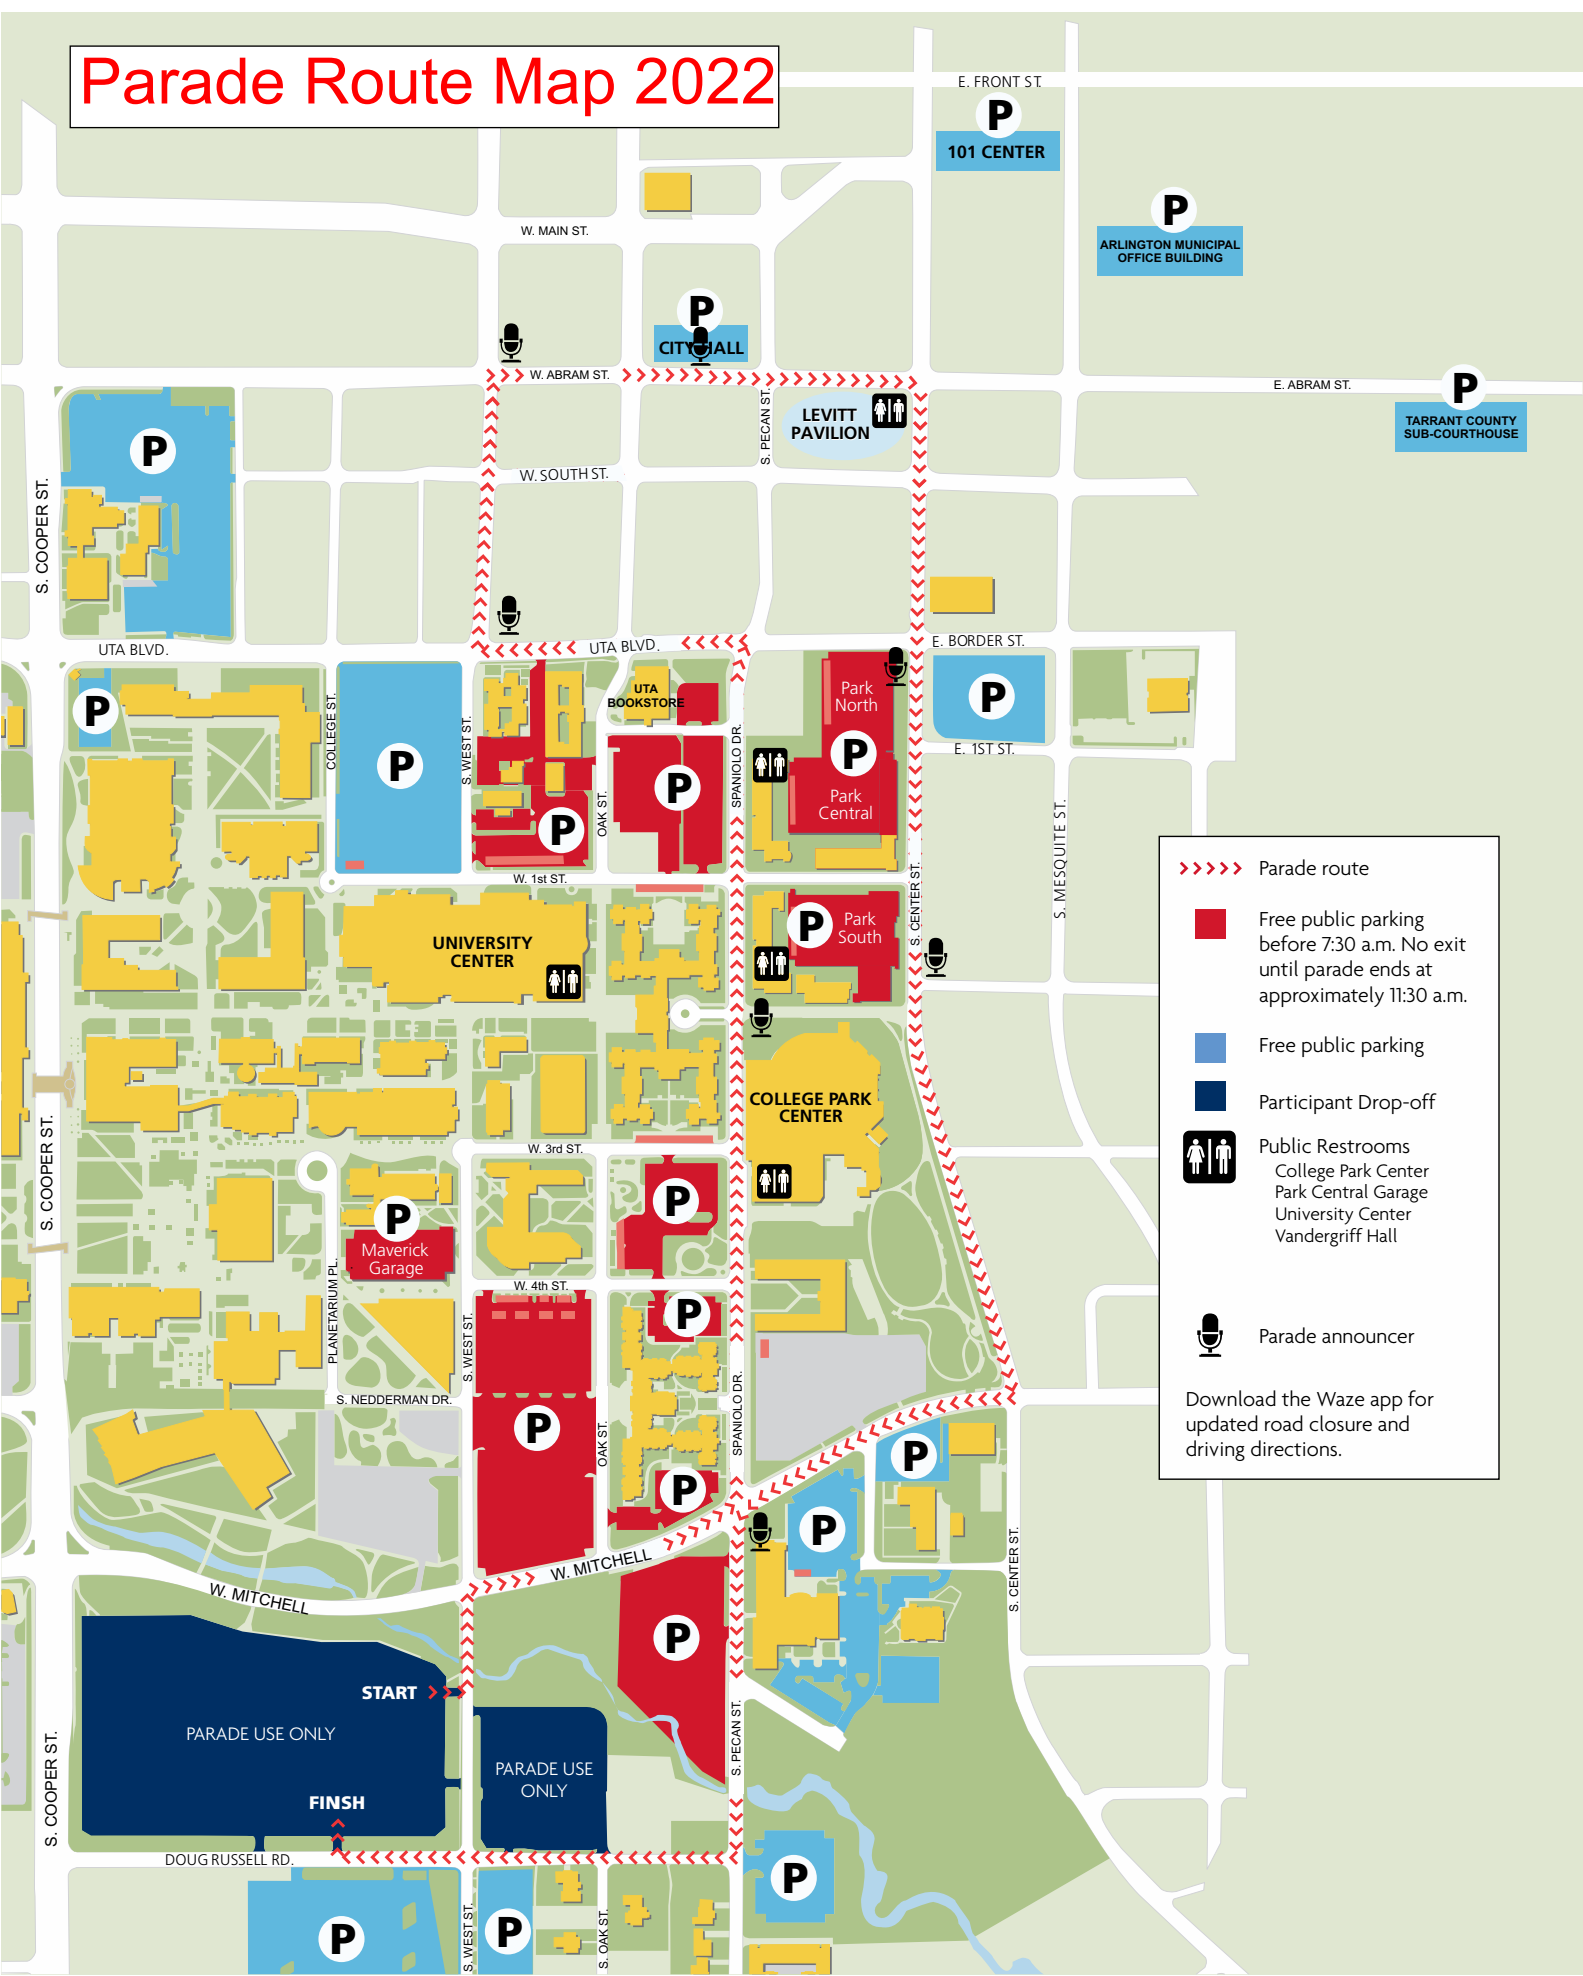

Parade Route Map 2022

Parade route
Free public parking before 7:30 a.m. No exit until parade ends at approximately 11:30 a.m.
Free public parking
Participant Drop-off
Public Restrooms
College Park Center
Park Central Garage
University Center
Vandergriff Hall
Parade announcer
Download the Waze app for updated road closure and driving directions.

Parade Route Map 2022